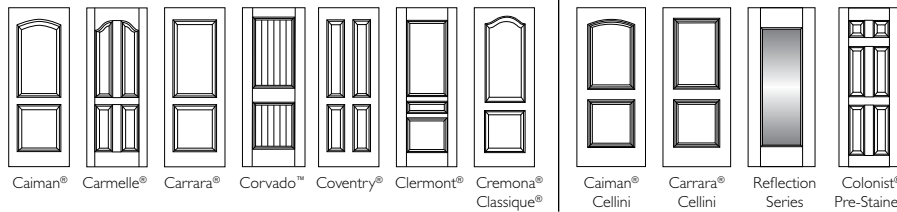

Choose from four pre-stained colors available in Colonist textured

- CraftMaster Natural®
- CraftMaster Canyon
- CraftMaster Mesa
- CraftMaster Harvest®

Look for the "C" for an authentic CraftMaster Door

Choose CraftMaster

ENHANCE INTERIORS. Use doors as an integral part of interior design. Add style, elegance and decorating consistency to your projects.

HASSLE-FREE PERFORMANCE. No cracking or panel separation due to seasonal humidity changes means no repainting or replacing.

ENVIRONMENTALLY RESPONSIBLE. No old growth timber is harvested for the manufacture of CraftMaster doors. Instead, by-products from sawmill operations are used to convert waste into doors of true beauty.

SUPERIOR VALUE. Compelling design and customization opportunity at a significant value versus solid wood or flush doors.

Contact Us 1.800.405.2233 craftmasterdoors.com