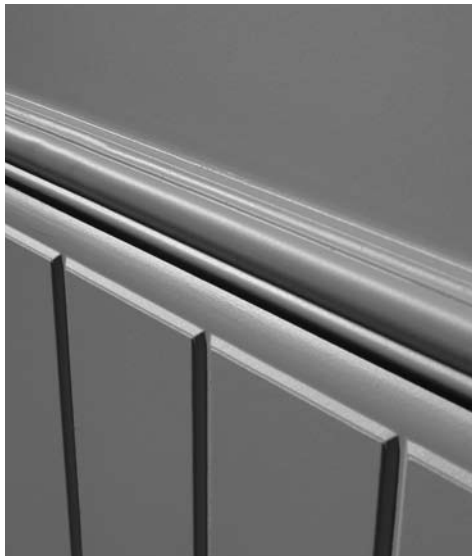

Cellini Molding Application - Technical Bulletin

Due to the nature of the Cellini product, the edges of the applied moulding may need to be caulked before the door is painted. For the best final appearance, CMI recommends that the installer applies caulk around the entire perimeter of the moulding before it is painted. This is consistent with typical techniques with any applied moulding product.

CELLINI SERIES

Caiman®
Cellini

Carrara®
Cellini

Corvado®
Cellini

Look for the "C"
for an authentic
CraftMaster Door

Choose CraftMaster

ENHANCE INTERIORS. Use doors as an integral part of interior design. Add style, elegance and decorating consistency to your projects.