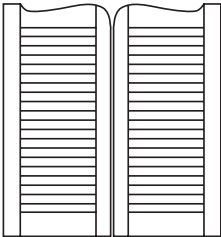

## CraftMaster® Café Pine Doors

Raised Panel Café Pine Doors

CraftMaster Café Pine Doors add a unique touch to any room.

- Choose from louvered or raised panel designs.
- Solid pine construction.
- Available in 5 widths.
- All doors are available in clear pine ready to stain or paint.
- CraftMaster wood doors are covered by a 2-year limited warranty.

### CraftMaster Café Pine Doors

Louvered or Raised Panel

**Louvered**  
3' 2-5/16"

**Raised Panel**  
3' 3"

#### PASSAGE

	2'0"	2'2"	2'4"	2'6"	2'8"	2'10"	3'0"
Café Pine Doors 3' 2-5/16" Louvered	■		■	■	■		■
Café Pine Doors 3' 3" Raised Panel	■		■	■	■		■

Café Pine Doors 3' 2-5/16"  
Louvered

Café Pine Doors 3' 3"  
Raised Panel