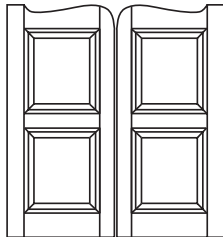

## CraftMaster® Café Pine Doors

Raised Panel Café Pine Doors

CraftMaster Café Pine Doors add a unique touch to any room.

- Choose from louvered or raised panel designs.
- Solid pine construction.
- Available in 5 widths.
- All doors are available in clear pine ready to stain or paint.
- CraftMaster wood doors are covered by a 2-year limited warranty.

### CraftMaster Café Pine Doors

Louvered or Raised Panel

**Louvered**  
3' 2-5/16"

**Raised Panel**  
3' 3"

#### PASSAGE

	2'0"	2'2"	2'4"	2'6"	2'8"	2'10"	3'0"
Café Pine Doors 3' 2-5/16" Louvered	■		■	■	■		■
Café Pine Doors 3' 3" Raised Panel	■		■	■	■		■

Café Pine Doors 3' 2-5/16"  
Louvered

Café Pine Doors 3' 3"  
Raised Panel