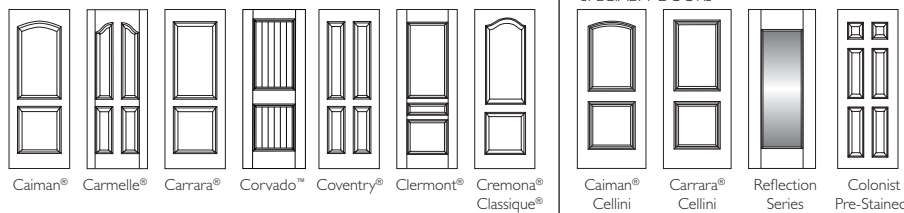

• Colonist, Carmelle, and Classique are also available in Pre-Finished White.

Choose from four pre-stained colors available in Colonist textured:

- CraftMaster Natural®
- CraftMaster Canyon®
- CraftMaster Mesa®
- CraftMaster Harvest®

Look for the "C" for an authentic CraftMaster Door

Choose CraftMaster

ENHANCE INTERIORS. Use doors as an integral part of interior design. Add style, elegance and decorating consistency to your projects.

HASSLE-FREE PERFORMANCE. No cracking or panel separation due to seasonal humidity changes means no repainting or replacing.

ENVIRONMENTALLY RESPONSIBLE. No old growth timber is harvested for the manufacture of CraftMaster doors. Instead, by-products from sawmill operations are used to convert waste into doors of true beauty.

SUPERIOR VALUE. Compelling design and customization opportunity at a significant value versus solid wood or flush doors.

Contact Us 1.800.405.2233 craftmasterdoors.com