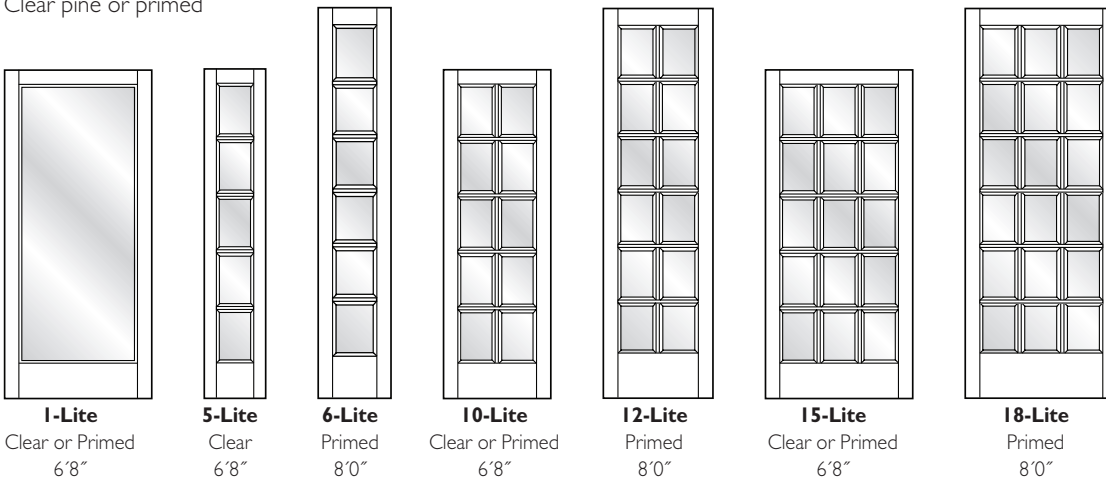

# CraftMaster® Wood French Doors

15-Lite Wood French Door 6'8"

CraftMaster Wood French doors bring light and style to any décor.

- Choose from 1, 5, 6, 10, 12, 15 or 18 Lite doors.
- Available in standard 6'8" and 8'0" passage sizes.
- All doors are available in clear pine or primed and ready to paint.
- CraftMaster wood doors are covered by a 2-year limited warranty.

## CraftMaster Wood French Doors 6'8" and 8'0"

Clear pine or primed

**1-Lite** Clear or Primed 6'8"  
**5-Lite** Clear 6'8"  
**6-Lite** Primed 8'0"  
**10-Lite** Clear or Primed 6'8"  
**12-Lite** Primed 8'0"  
**15-Lite** Clear or Primed 6'8"  
**18-Lite** Primed 8'0"